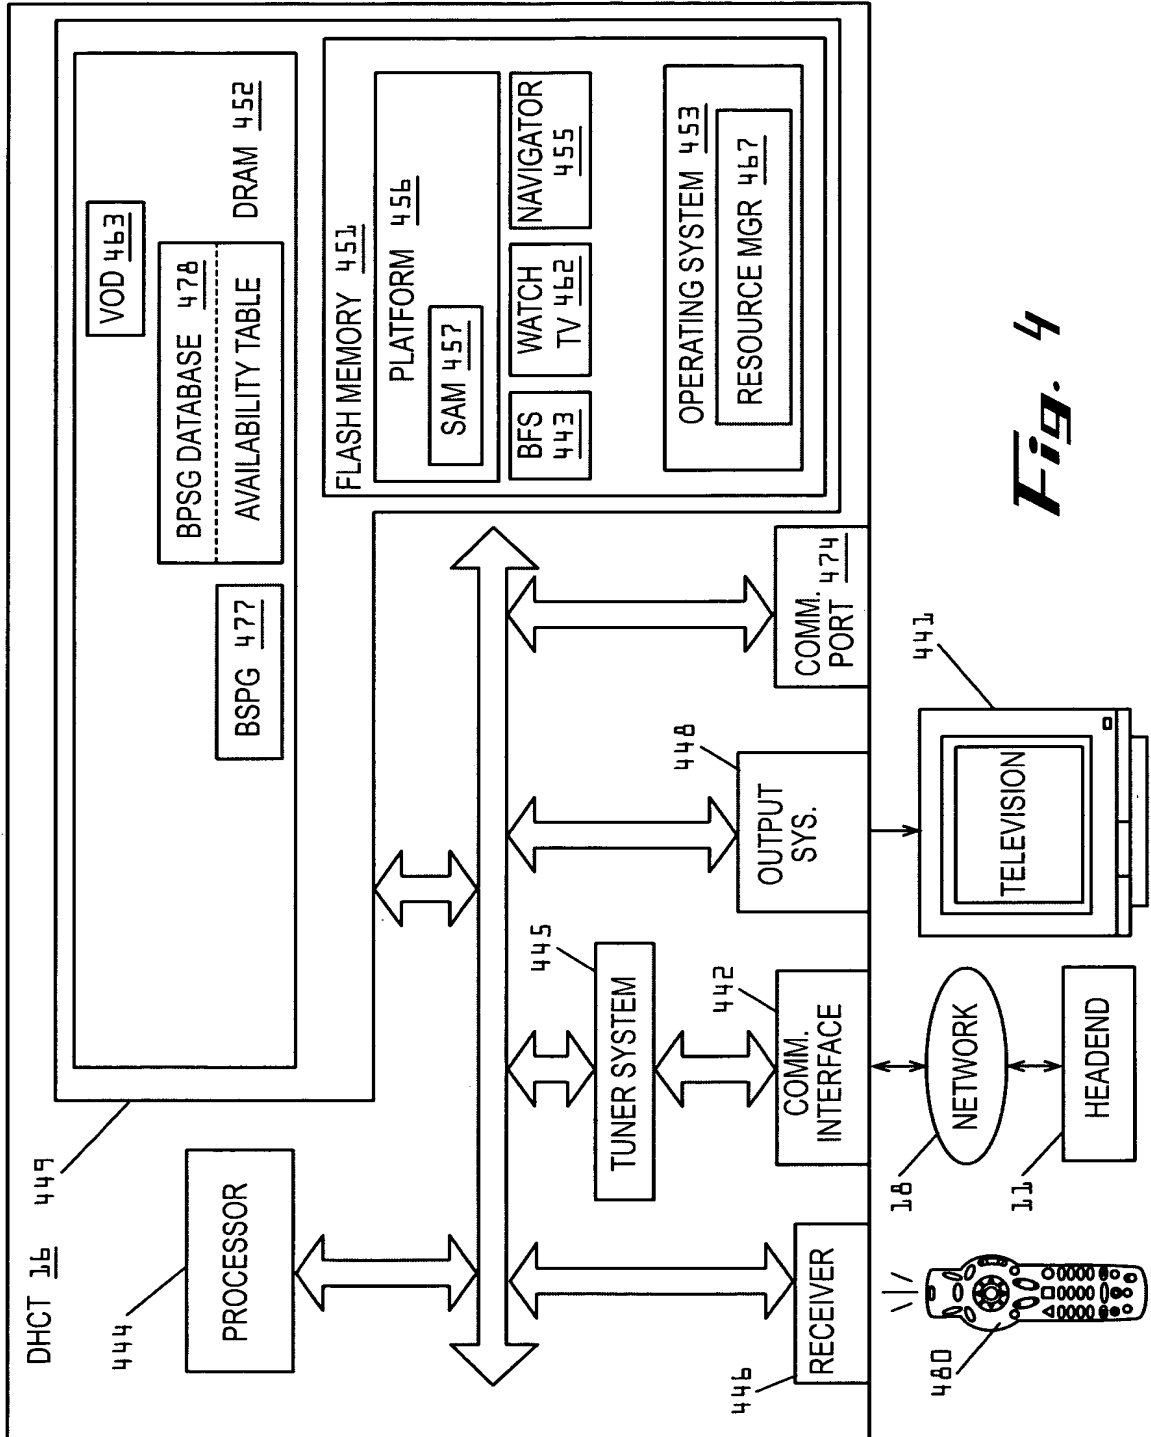

Fig. 1

Fig. 2

Fig. 3

Fig. 4

Fig. 5

Fig. 6

Fig. 1

Fig. 8

Fig. 9

SERVICES MAPPED TO A CHANNEL

Fig. 10

INTERACTIVE PROGRAM GUIDE ACCESS TO SERVICE GUIDE

SG 01		CURRENT TV PROGRAM			
SERVICE GUIDE		10 TUE 9/1 12:01 PM			
CHANNEL	2:00 PM	2:30 PM	3:00 PM	3:30	
ETW 301	EXTRA	ENTERTAINMENT NEWS			
PPV 400	SAVING PRIVATE RYAN	AMERICAN HISTORY X			
BSPG 1	BI-DIRECTINAL SERVICES PROGRAM GUIDE				
ETV 2	TALK SOUP	E! BEHIND THE SCENES			
TVLD 3	ONE LIFE TO LIVE	GENERAL HOSPITAL			
TUE 9/1	A BROWSE BY	B DATE	C ↻		